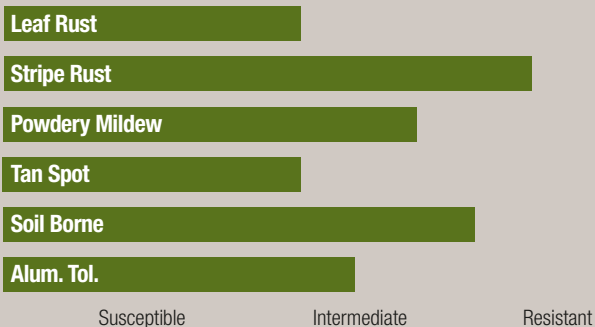

AGRIPRO® WHEAT VARIETY

JACKPOT

Last Planted, First Harvested

Ideally suited for double-crop situations, Jackpot grows fast in the fall and starts early in the spring. It has excellent yield potential. Jackpot is early maturing with good test weights, excellent winterhardiness and good stripe rust tolerance. When leaf rust comes in early, producers can maximize yields with a fungicide treatment.

AgriPro® **syngenta®**

PVPA 1994 – Unauthorized propagation prohibited.
Plant variety protection granted or applied for AgriPro varieties.

AGRIPRO® WHEAT VARIETY

Jackpot

Last Planted, First Harvested

Features

Plant Height	Semidwarf
Emergence	Very Good
Winter Survival	Very Good
Spring Cover	Good
Straw Strength	Good
Maturity	Early

Area of Primary Adaptation

Head & Grain

Type	Awned
Test Weight	Very Good
Shatter Tol.	Average
Chaff Color	Bronze
Quality	Good

Disease & Pest

AgriPro® **syngenta**®

PVPA 1994 – Unauthorized propagation prohibited.
Plant variety protection granted or applied for AgriPro varieties.